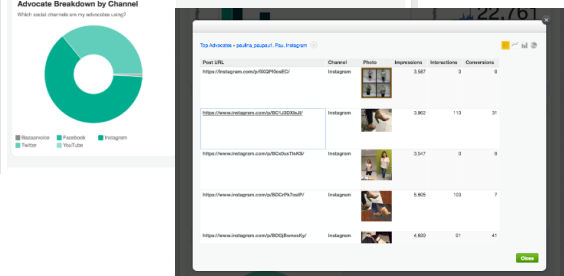

# Curations Advocate Report

Identify your top advocates and let their best social content perform for you.

Highlights your most impactful and vocal advocates and provides photo-level engagement and conversion data.

## Identity Key Authors

Find your most impactful and vocal advocates. Discover how much they've contributed and how engaging and successful their posts are.

## Gain Performance Insights

Analyze content metrics to identify your best performing content, most frequent and impactful advocates, and most used social channels.

## Drill into Photo-level Conversion Data

Understand social posts performance with photo-level conversion data. See impressions, engagement, and conversion data for each post curated from your advocates.