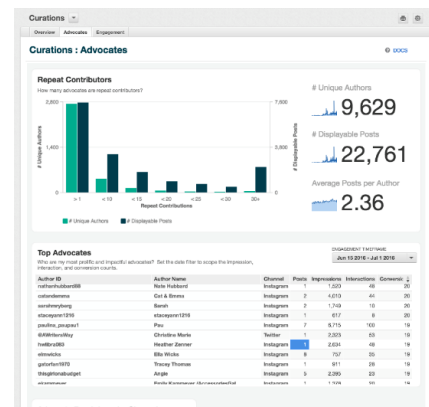

# Curations Advocate Report

Identify your top advocates and let their best social content perform for you.

Highlights your most impactful and vocal advocates and provides photo-level engagement and conversion data.

## Identity Key Authors

Find your most impactful and vocal advocates. Discover how much they've contributed and how engaging and successful their posts are.

## Gain Performance Insights

Analyze content metrics to identify your best performing content, most frequent and impactful advocates, and most used social channels.

## Drill into Photo-level Conversion Data

Understand social posts performance with photo-level conversion data. See impressions, engagement, and conversion data for each post curated from your advocates.